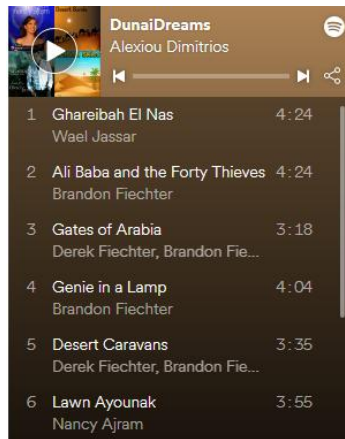

Καθηγητής : Δημητριάδης Ιωάννης McP

2. Paste the link or URI in the field

`https://open.spotify.com/tr`

(For example, `spotify:album:1DF1xLi`)

3. Copy the code below and paste it

```
<iframe src="https://open.s  
frameborder="0" allowtran
```

Preview

Options

Size:

☒ Large (default)

x pixels

7) Κάνουμε επικόλληση το Link στο (2.) και προκύπτει το Widget Html στο (3.) που θα το επικολλήσουμε στο Webnode site μας.